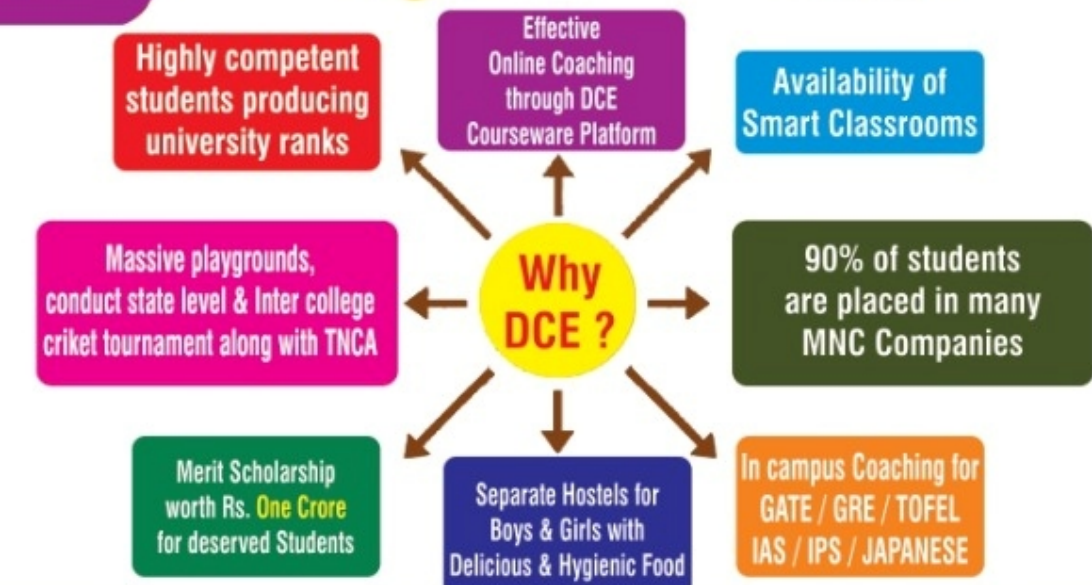

CAMPUS PLACEMENTS 2023 - 24

12 LPA HIGHEST PACKAGE | 7.25 LPA AVERAGE PACKAGE | 92% PLACEMENT PERCENTAGE

Admission Contact : 98402 87653, 98410 27738, 98416 55959